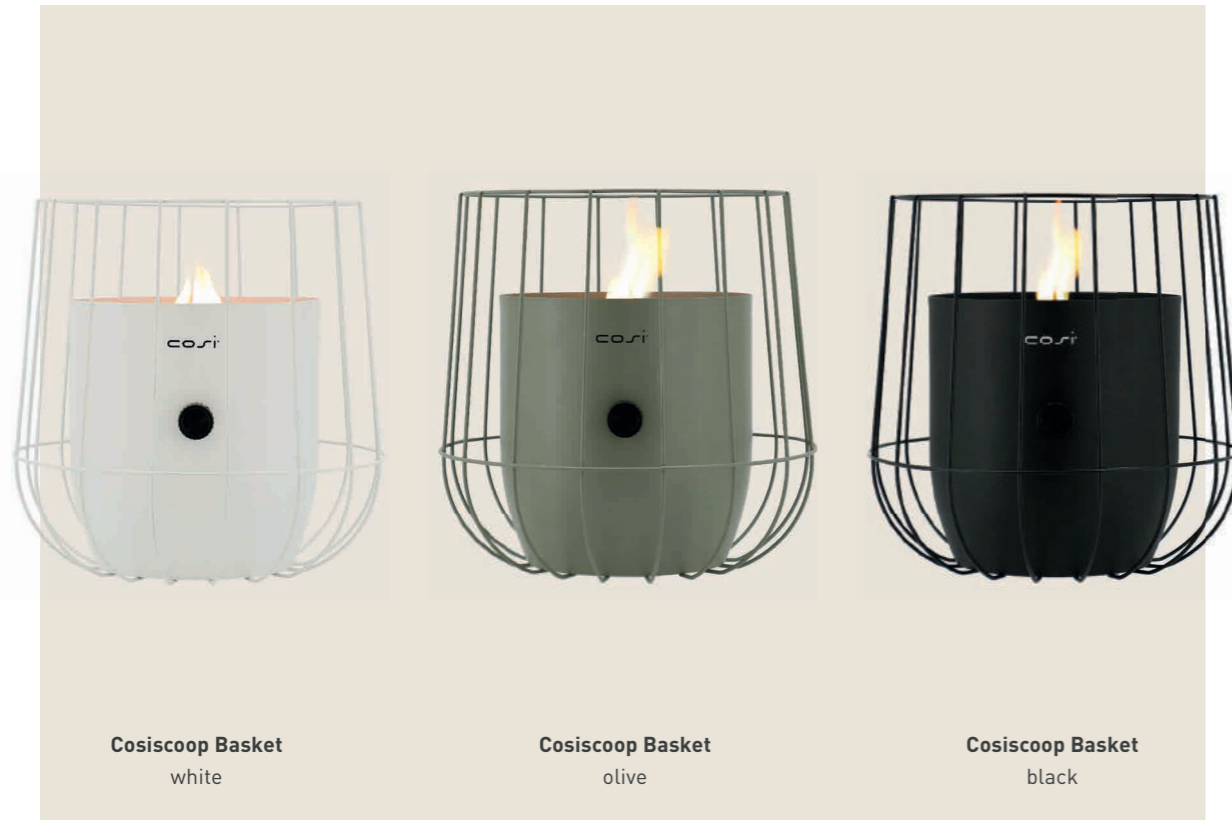

WHICH
COLOUR
SUITS YOU?