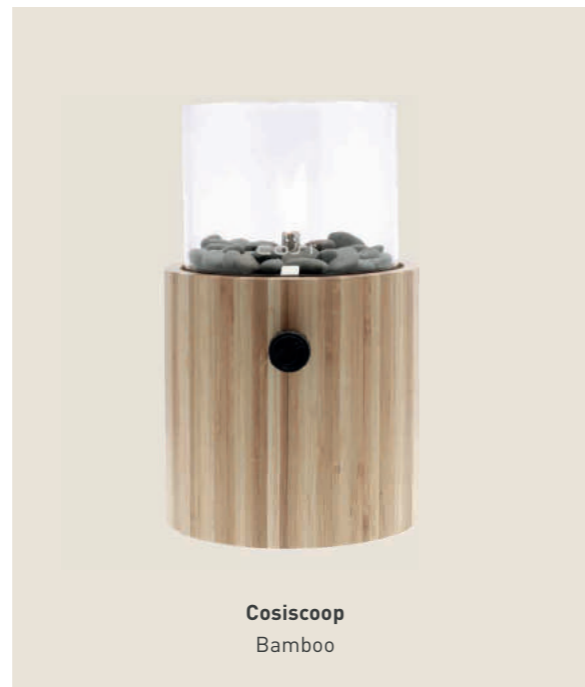

Cosiscoop XL
taupe

COSISCOOP XL

BROTHER
OF THE
ORIGINAL

The Cosiscoop XL is the big brother of the Cosiscoop Original. The XL has a diameter of 20 cm and will be a real eye-catcher in your living room or on your garden table.

Would you prefer the Cosiscoop XL in black, olive or taupe? Taupe is a colour between grey and beige, and is thus perfect for your garden or interior.

black taupe olive

Cosiscoop XL
olive

Cosiscoop XL
taupe