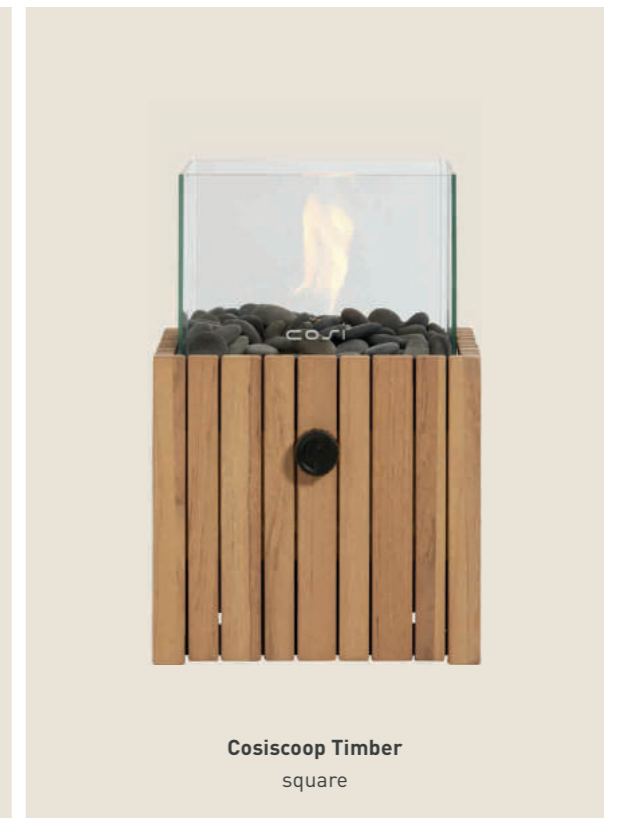

Cosiscoop XL
taupe

COSISCOOP XL

BROTHER
OF THE
ORIGINAL

The Cosiscoop XL is the big brother of the Cosiscoop Original. The XL has a diameter of 20 cm and will be a real eye-catcher in your living room or on your garden table.

Would you prefer the Cosiscoop XL in black, olive or taupe? Taupe is a colour between grey and beige, and is thus perfect for your garden or interior.

black taupe olive

Cosiscoop XL
olive

Cosiscoop XL
taupe