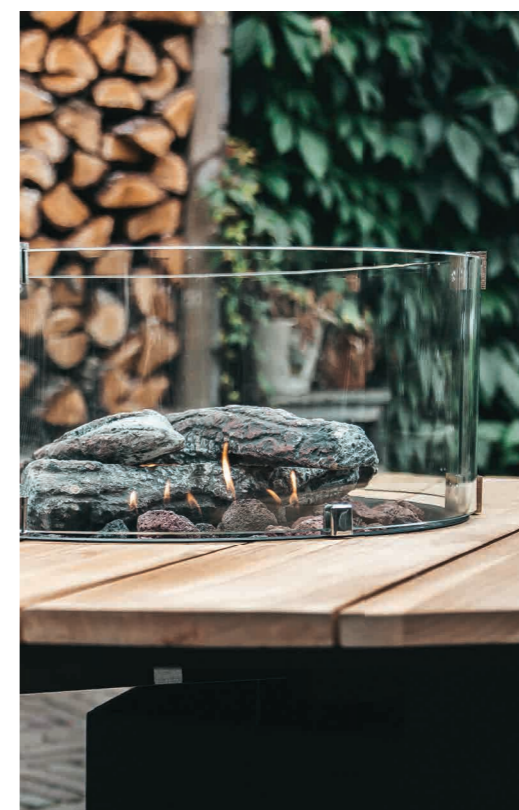

Cosivista 120
anthracite

Cosivista 160
anthracite

Cosivista 120
anthracite

Cosiloft 120 round
black / teak

COSILOFT 120 ROUND

STYLISH
DESIGN WITH
ROUND
FRAME

Are you looking for a round fire pit for you, your friends and your family to sit around and have a good time? The Cosiloft 120 round is the perfect fire pit for you!