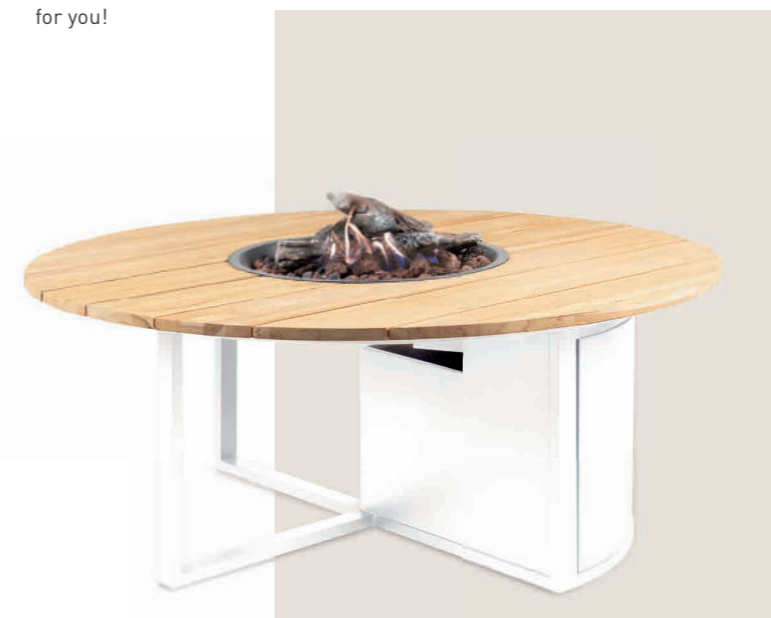

Cosivista 120
anthracite

Cosivista 160
anthracite

Cosivista 120
anthracite

Cosiloft 120 round
black / teak

COSILOFT 120 ROUND

STYLISH
DESIGN WITH
ROUND
FRAME

Are you looking for a round fire pit for you, your friends and your family to sit around and have a good time? The Cosiloft 120 round is the perfect fire pit for you!

Cosiloft 120 round
white / teak

The Cosiloft 120 round is the latest addition to our Cosiloft fire pit range. This round fire pit has a black or white aluminium frame with a round teak tabletop.

Cosiloft 120 lounge table
black / black